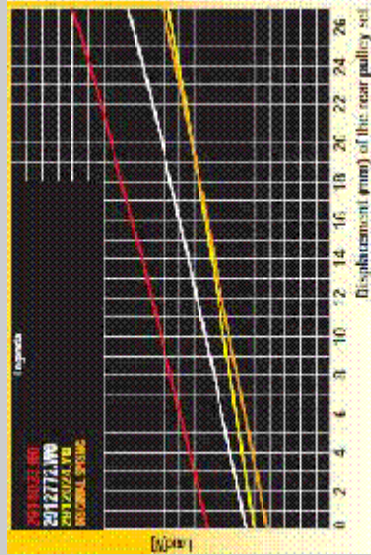

■ WILD-LIONエキゾースト・システム

価格: 65100 税込

品番: 3214011
ステンレス素材

YAMAHA T-MAX 2008' 型式「4B5」

■ センター Springs T-MAX用

品番: 2914024.Y0

YELLOW +7% up

価格: 2730 税込

品番: 2914023.R0

RED +30% up

価格: 2730 税込

YAMAHA

T-MAX 全年式対応

■ バリエーターの品番とセット内容が変更になりました